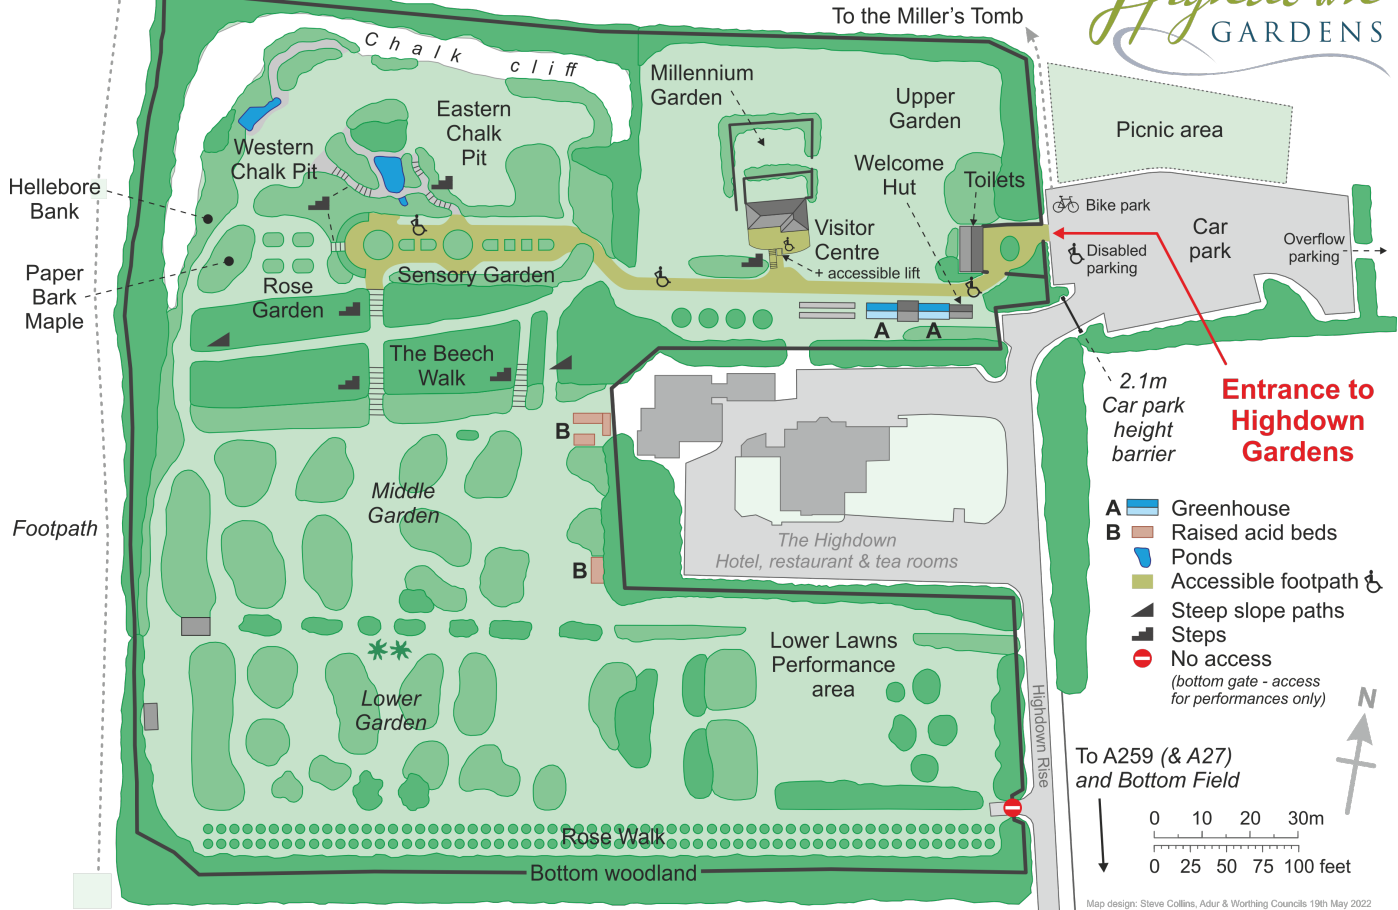

Highdown GARDENS

Entrance to Highdown Gardens

2.1m Car park height barrier