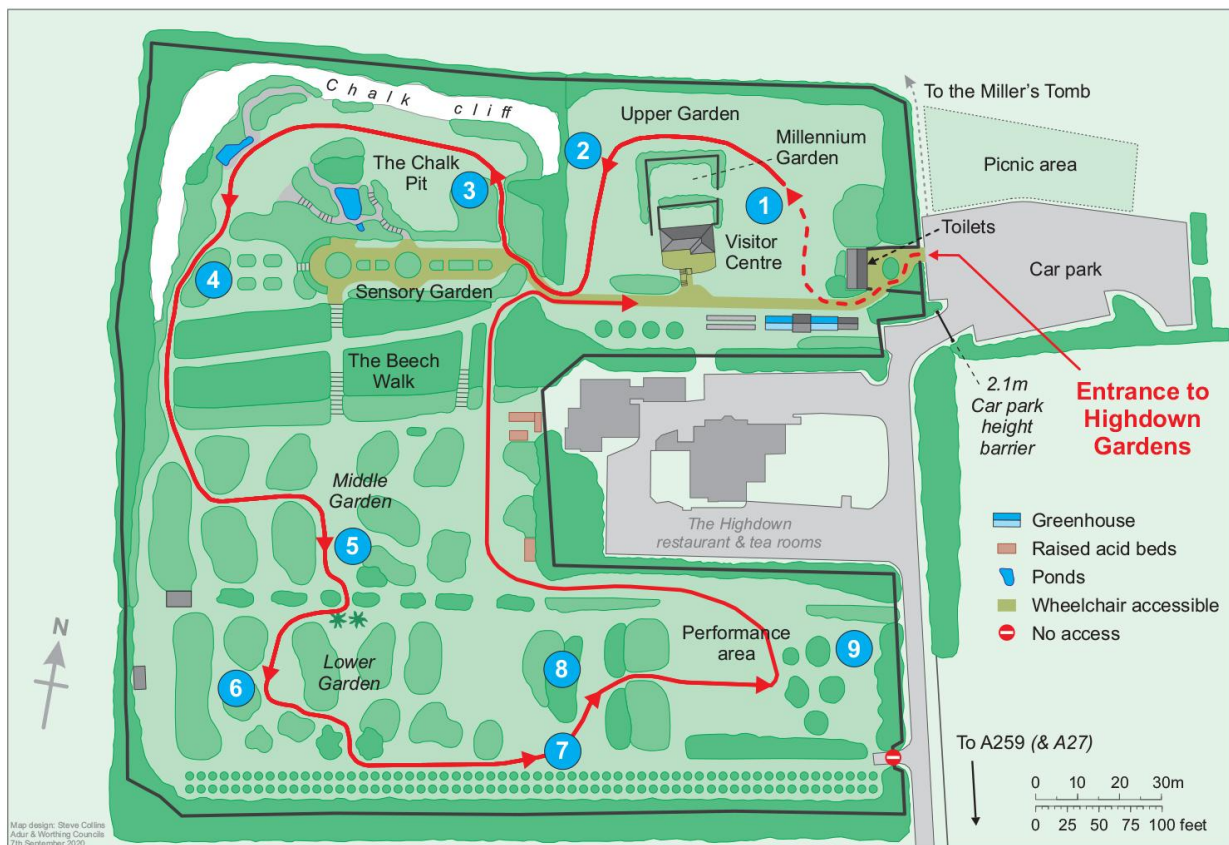

DID YOU KNOW?

Sir Frederick & Lady Sybil Stern hired plant hunters to go on dangerous expeditions around the world, to find rare seeds to grow at Highdown?

© West Sussex Record Office

Many of the trees you are hunting are over 100 years old. Instead of climbing them run up to Highdown Hill & see the view.